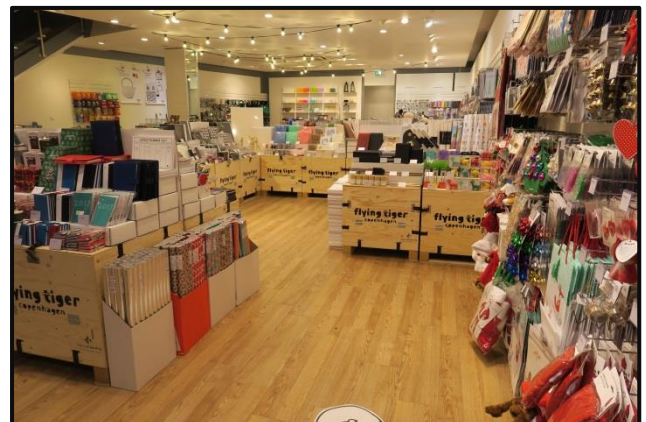

Clip-Lok reusable and collapsible box for popup shops.

This unique cost-saving reusable box can be used as a display stand and storage by popup shops for their products. The smooth finish of the plywood and the timeless Danish Design provides an ideal display stand for products. The possibility to partially open sides of the box without any tools provides storage option. The dimensions are optimized for transport in containers and trailers.

Clip-Lok boxes:

- are famous for the timeless Danish Design and an ideal stand for products
- can be used as storage allow storage opportunity
- provide a nail free environment for the users
- can be flat-packed and re-used multiple times
- access from either end of the box for adding items or checking contents
- can be customized to any dimension
- are suitable for transport by road, rail, sea or air

One side of the Clip-Lok PopUp box is hinged to add/remove products or check contents

The box is assembled without nails and ready to be transported and displayed.

The Clip-Lok PopUp boxes used at the display window in the popup shops all around U.K.

The Clip-Lok PopUp Box placed inside the popup store with various products on display and stored inside.